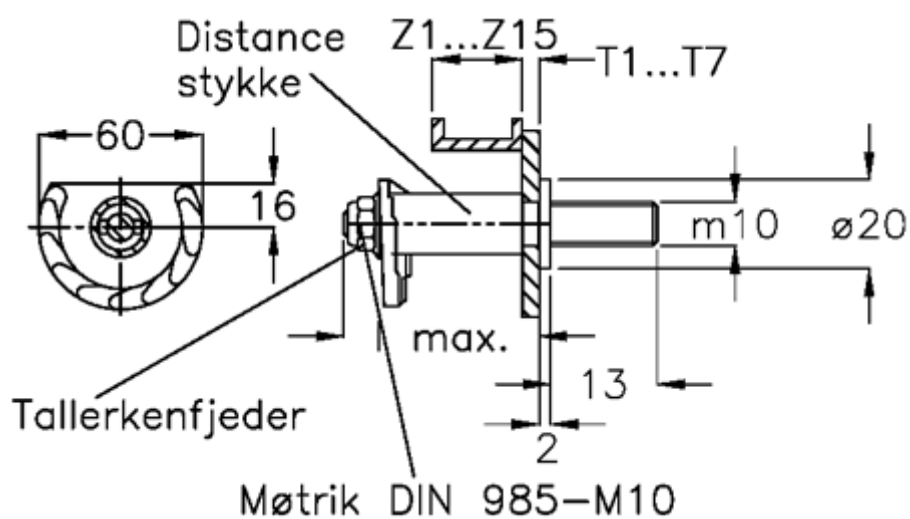

Data Sheet

Article number: 20895112

Description: E+G Door lock
GN 117-GB-T1-Z12

Measures

Cam thickness = 33-42